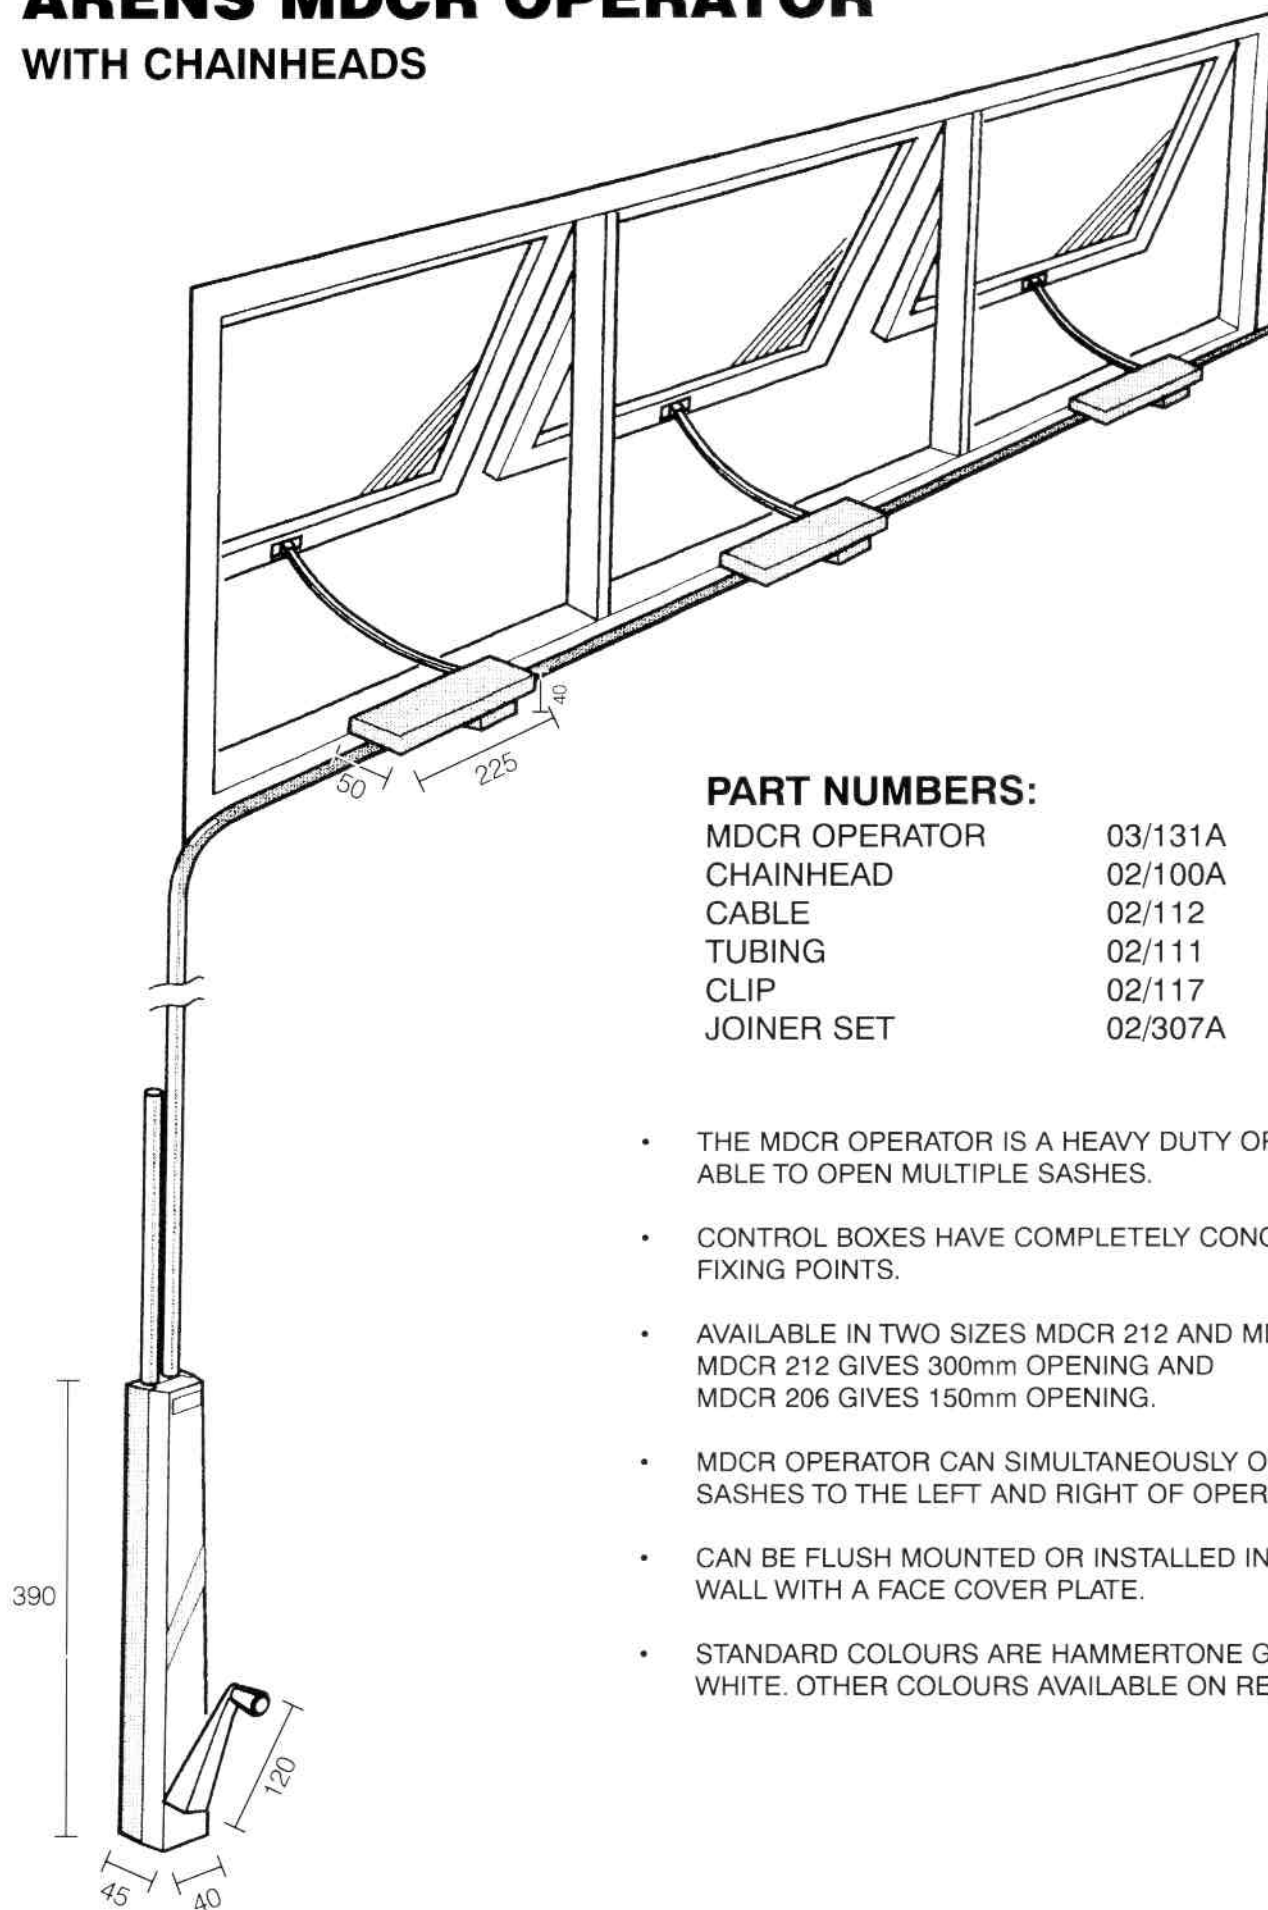

ARENS MDCR OPERATOR

WITH CHAINHEADS

PART NUMBERS:

MDCR OPERATOR	03/131A
CHAINHEAD	02/100A
CABLE	02/112
TUBING	02/111
CLIP	02/117
JOINER SET	02/307A

- THE MDCR OPERATOR IS A HEAVY DUTY OPERATOR ABLE TO OPEN MULTIPLE SASHES.
- CONTROL BOXES HAVE COMPLETELY CONCEALED FIXING POINTS.
- AVAILABLE IN TWO SIZES MDCR 212 AND MDCR 206, MDCR 212 GIVES 300mm OPENING AND MDCR 206 GIVES 150mm OPENING.
- MDCR OPERATOR CAN SIMULTANEOUSLY OPEN SASHES TO THE LEFT AND RIGHT OF OPERATOR.
- CAN BE FLUSH MOUNTED OR INSTALLED IN THE WALL WITH A FACE COVER PLATE.
- STANDARD COLOURS ARE HAMMERTONE GREY OR WHITE. OTHER COLOURS AVAILABLE ON REQUEST.